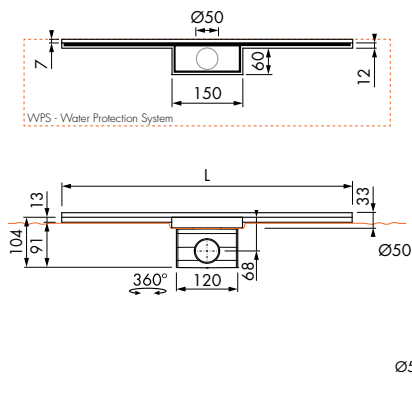

Bluedrain Wall

Bluedrain Wall er et stilfuldt vægafløb, som efter montage ligger næsten usynligt op mod væggen. Det er en komplet enhed bestående af rende, rist, vandlås og en fabriksmonteret tætningsdug på 150 x 200 cm, som indgår i vådrumsikringen. Takket være denne kan der laves en helt vandtæt løsning, da den kan dække hele brusekabinen. Længder: 700, 800 og 900 mm