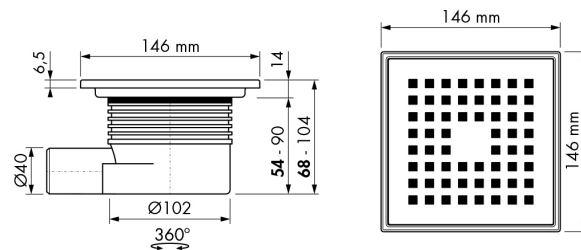

Bluedrain Quattro

Bluedrain Quattro, det firkantede 15 x 15 cm gulvafløb, er med højdejusterbart udløbshus og rist i 3 mm rustfrit stål. Det leveres med det patenterede Water Protection System (WPS) - en fabriksmonteret tætningsdug, som indgår i vådrumssikringen. Forskellige udløbshuse kan tilkøbes. Vandlåsen er nem at tage op og rense.

nss trading as

tlf 9756 4222 • www.nssas.dk