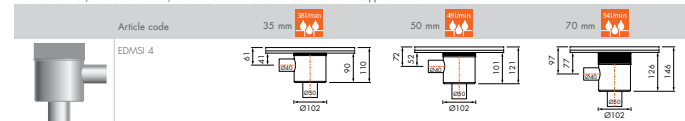

Easy Drain®

Multi trap body