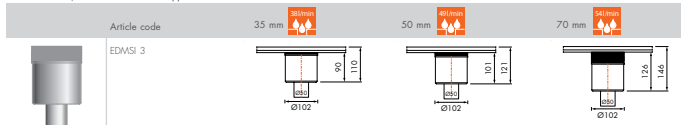

Horizontal outlet, outlet 50 mm.